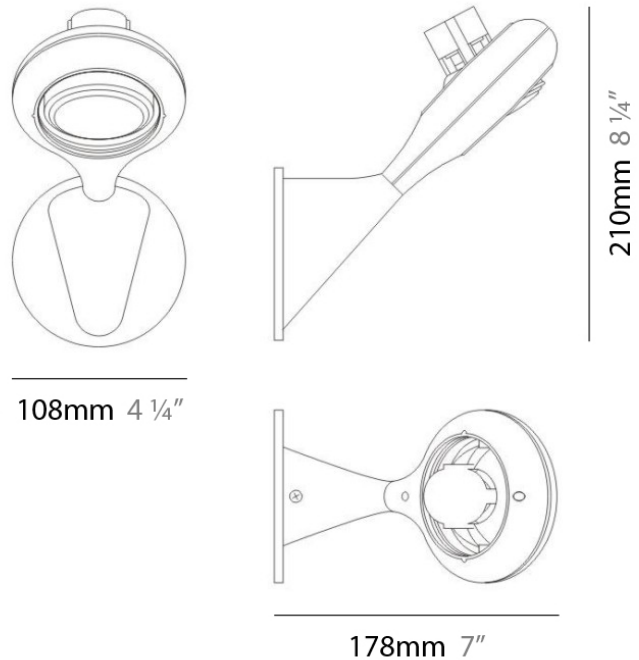

SPACE SURFACE

D93052

PROJECT
TYPE
NOTES
QUANTITY
DATE

GENERAL

Series: Space
Brand: Milan
Division: Design
Mounting Type: Surface
Mounting Location: Wall
Subcategory: Downlight

PHYSICAL

Shape: Oblong
Diameter (mm): 108
Diameter (in): 4 ¼
Height (mm): 178
Height (in): 7
Extension (mm): 178
Extension (in): 7
Light Distribution: Direct
Weight (kg): 1.4
Weight (lbs): 3
Diffuser: Glass - Sold Separately
Fixture Finish: Metallic Gray
Fixture Material: Glass / Aluminum

ELECTRICAL

Number of Lamps: 1
Lamp Type: LED Retrofit
Lamp Shape: MR20
Bulb Included: Bulb Not Included
Total Output Wattage (W): 8
Max. Wattage Per Lamp (W): 8
Lamp Base: GU10
Input Voltage (V): 120

LED

OPTICAL

RATINGS AND CERTIFICATIONS

Certified By: CSA Certified to UL and CSA Standards
IP rating: IP20